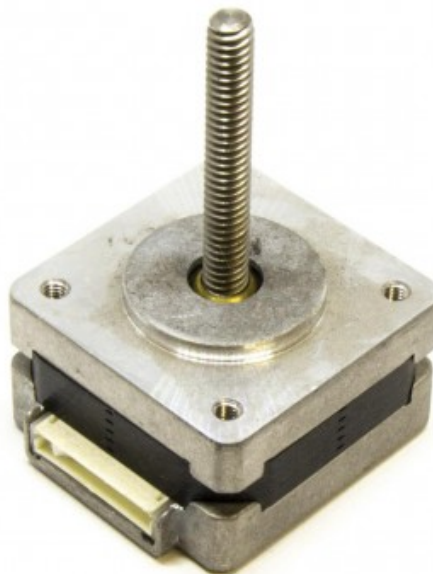

## MOTOR FOCUS (14HY7006-06X) BT-70LS / BTX-BEAM5R

Código R107/BT70LS-18  
EAN13: -

### Descripción

BT-70LS CABEZA MOVIL LED 70W SPOT BRITEQ

BTX-BEAM5R