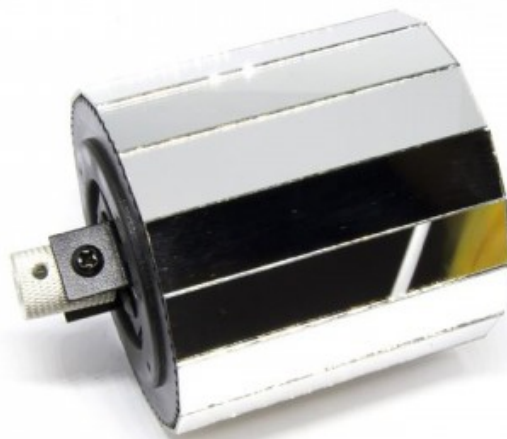

## ESPEJO CILINDRICO LED BARREL/JAGUAR

Código R106/BA-05  
EAN13: -

### Descripción

LED BARREL EFECTO LED JB SYSTEMS

EFECTO JAGUAR JB SYSTEMS