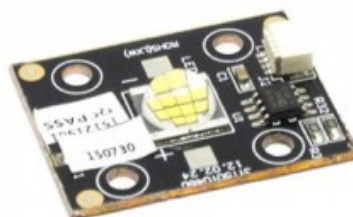

LED ASSYS COMPLETO PARA LED CLUB SCAN = LED CLUBHEAD

Código R107/LCSCAN-07
EAN13: -

Descripción

CABEZA MOVIL LED CLUB SCAN BRITEQ

Fotos