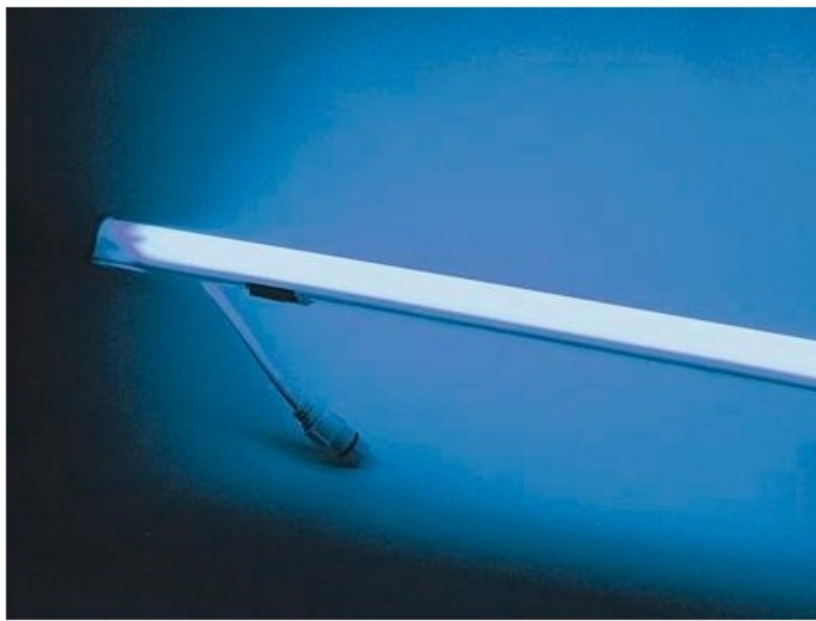

TIRA LED LT-100 AZUL MATE

Código 127/LT-100AMA
EAN13: 4026397194135

Descripción

Power supply:230 V AC, 50 Hz

Power consumption:16 W

Dimensions:1.05 m x 2.7 cm x 3.0 cm

Weight:0.3 kg

Protection type:IP-44

LED number:120

Ecodesign regulation:Yes

Special product:Not designed for household room illumination

Purpose:Show effect lighting

Fotos