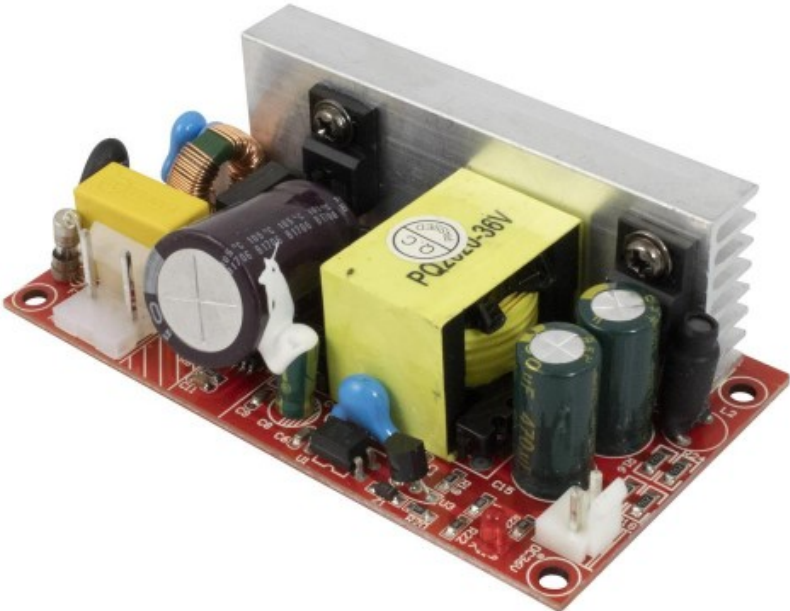

FUENTE DE ALIMENTACION DC-36V PARA CLUBSPOT

Reference: R107/CLUBSPOT-02
EAN13: -

Product description:

Product gallery: