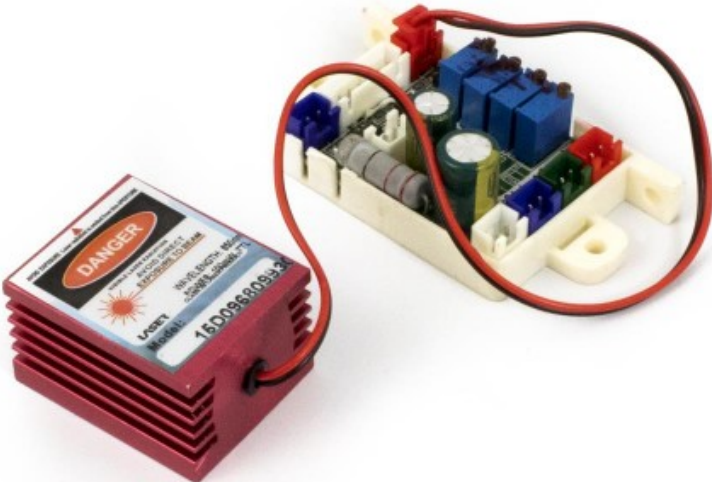

DIODO LASER ROJO 150 mW TWINBEAMCOLOR LASER MK3

Reference: R106/TBCLM-05
EAN13: -

Product description:

Product gallery: