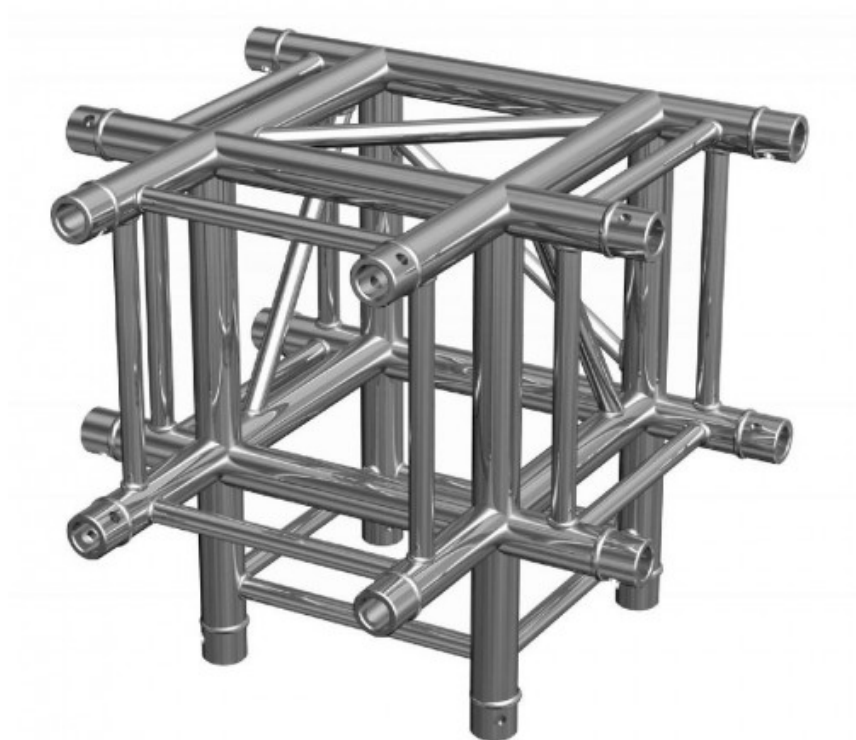

AGQUA-10 CRUZ LATERAL 4 VÍAS 90º 29x29 CONTESTAGE

Reference: 109/H10062
EAN13: 3662009011875

Product description:

Product gallery: