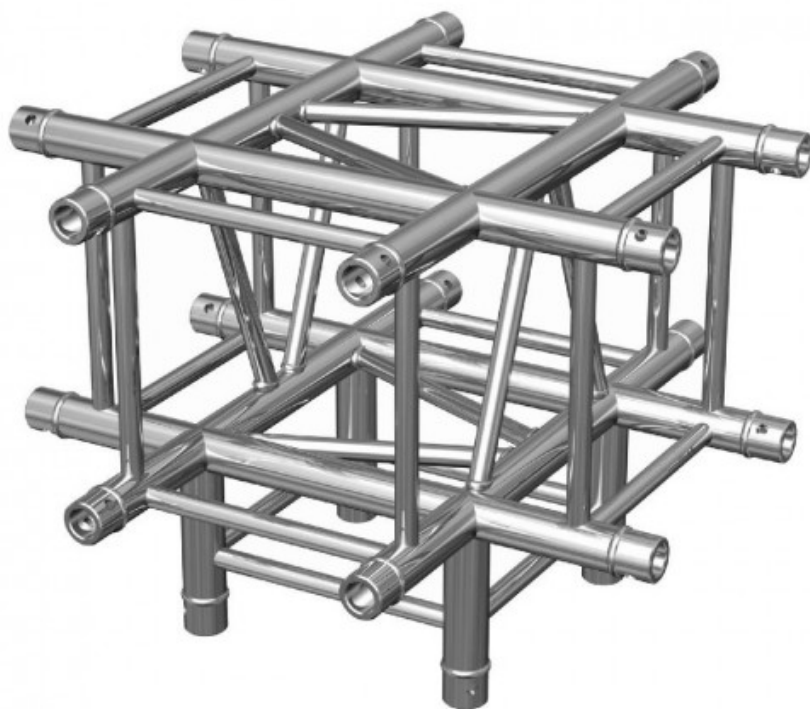

AGQUA-07 CRUZ 5 VÍAS 90° 29x29 CONTESTAGE

Reference: 109/H10059
EAN13: 3662009011844

Product description:

Product gallery: