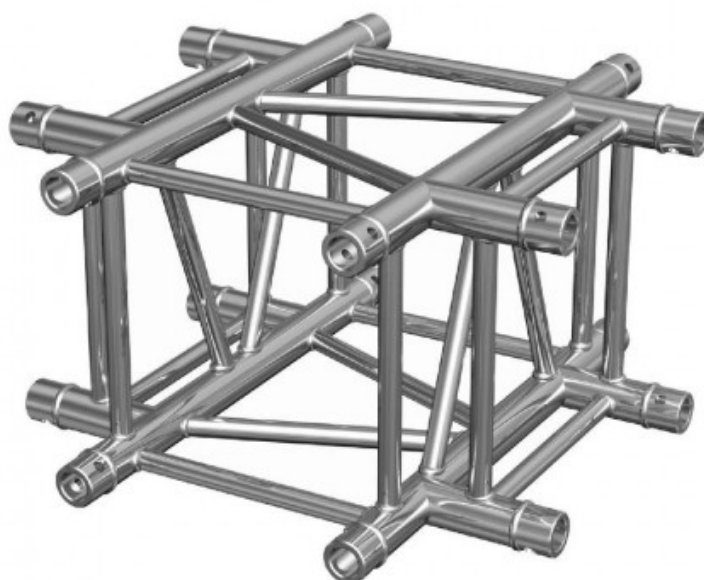

AGQUA-06 CRUZ CENTRAL 4 VÍAS 90° 29x29 CONTESTAGE

Reference: 109/H10058
EAN13: 3662009011837

Product description:

Product gallery: