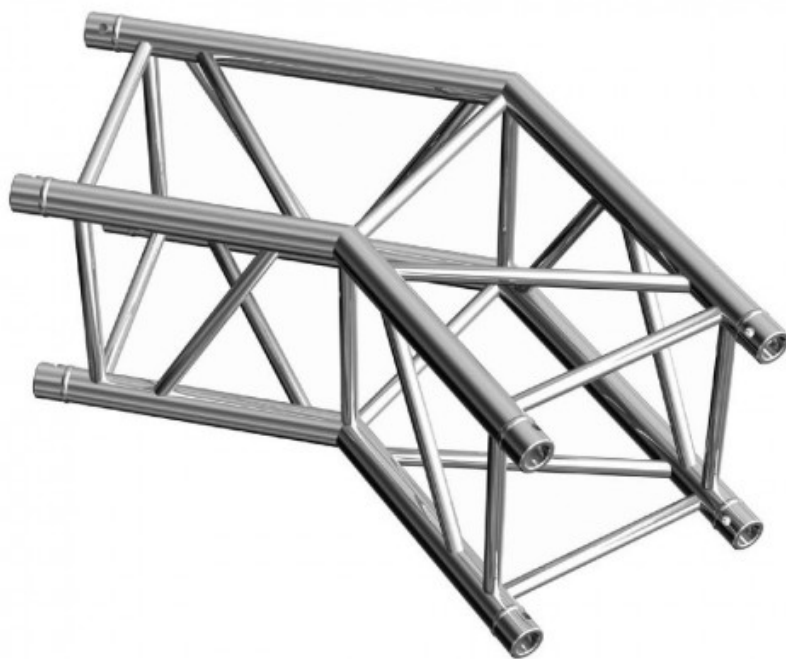

AGQUA-04 ESQUINA 2 VÍAS 135º 29x29 CONTESTAGE

Reference: 109/H10056
EAN13: 3662009016672

Product description:

Product gallery: