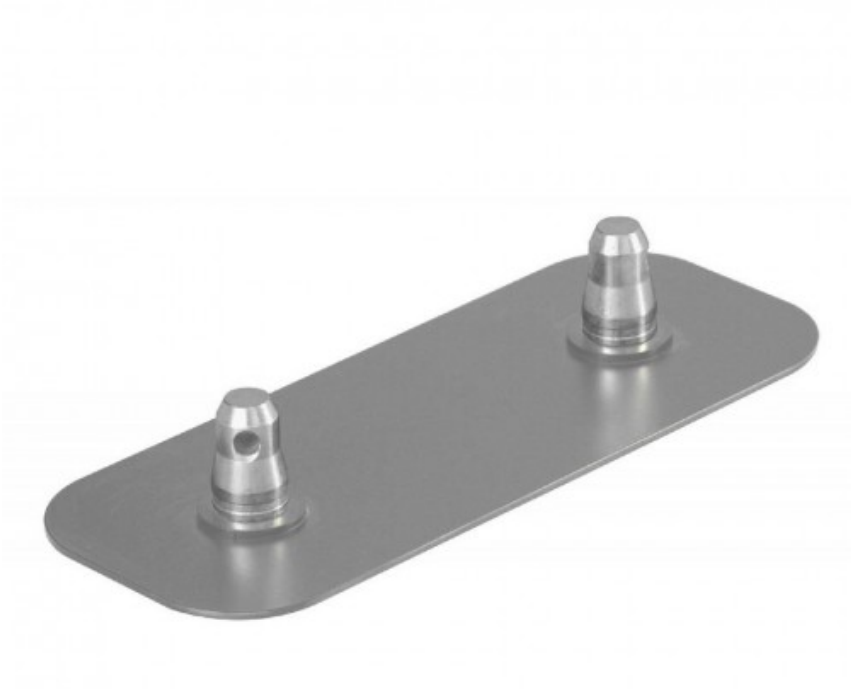

PLACA BASE DUO29 CONTESTAGE

Reference: 109/H10048
EAN13: 3662009011738

Product description:

Product gallery: