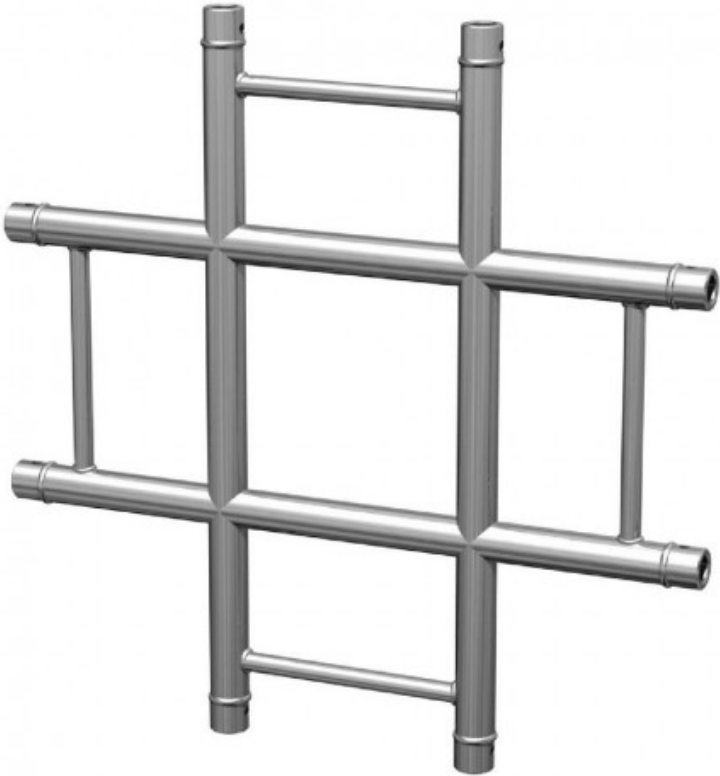

DUO29-05 CRUZ 4 VÍAS 90º CONTESTAGE

Reference: 109/H10045
EAN13: 3662009011707

Product description:

Product gallery: