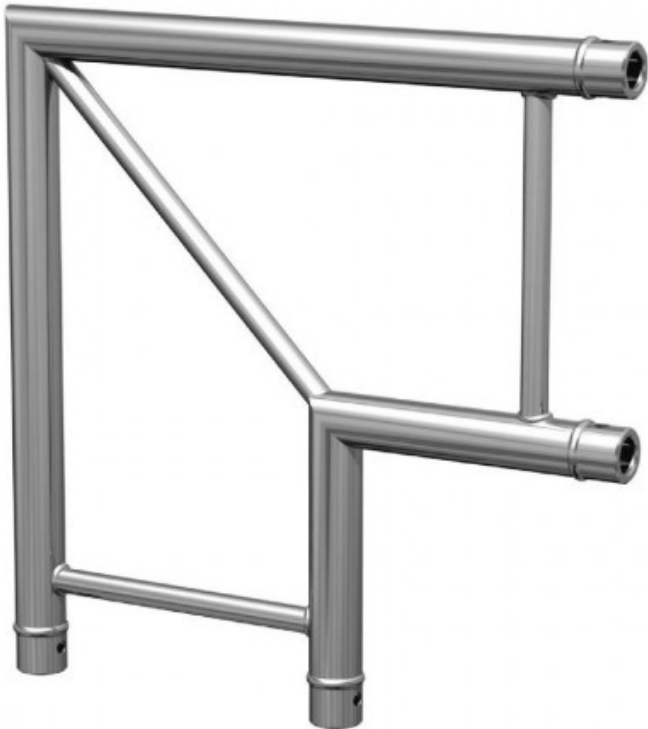

DUO29-02 ÁNGULO PLANO 2 VÍAS 90º CONTESTAGE

Reference: 109/H10042
EAN13: 3662009011677

Product description:

Product gallery: