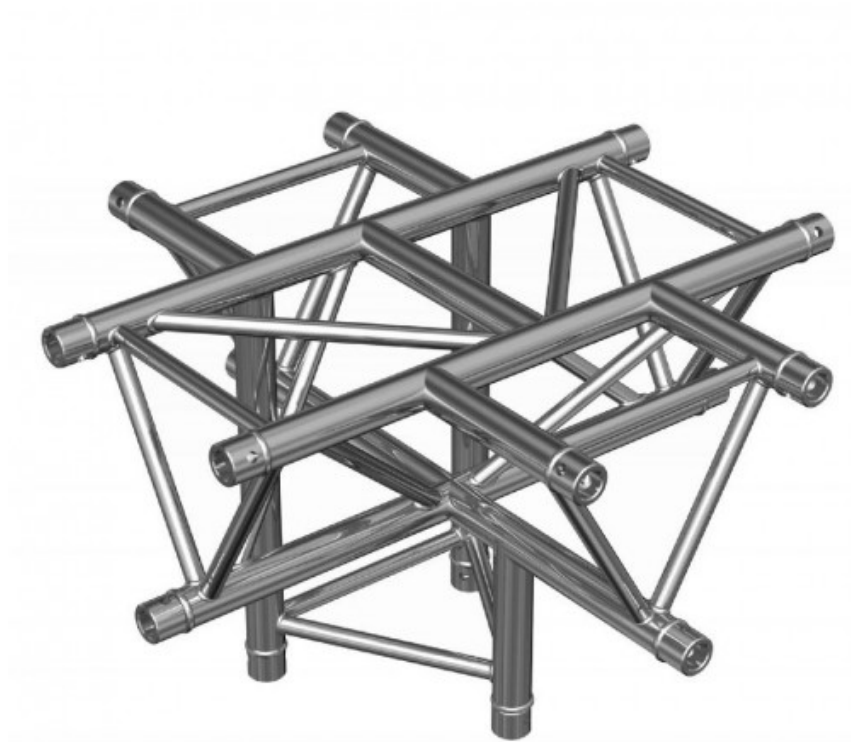

AG29-053 CRUZ 5 VÍAS 290mm TRIO CONTESTAGE

Reference: 109/H4212
EAN13: 3662009001630

Product description:

Product gallery: