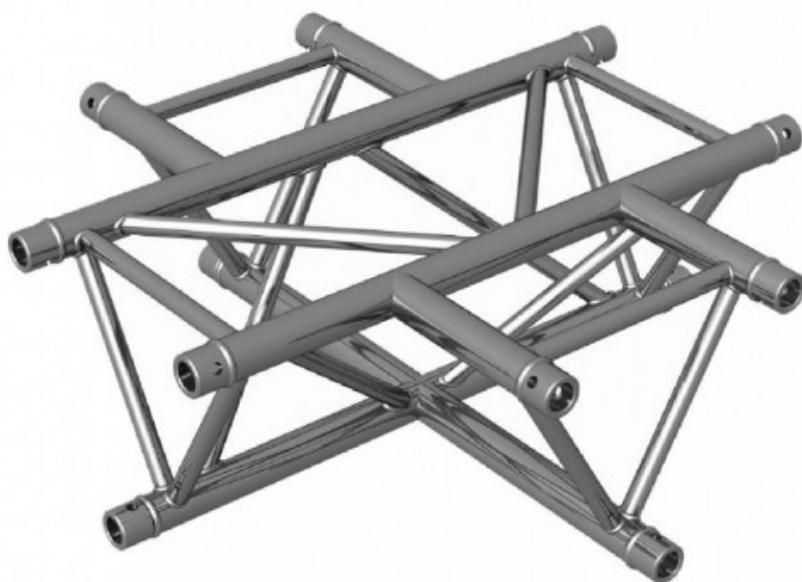

AG29-041 CRUZ 4 VIAS 290mm TRIO CONTESTAGE

Reference: 109/H3258
EAN13: 3662009001616

Product description:

Product gallery: