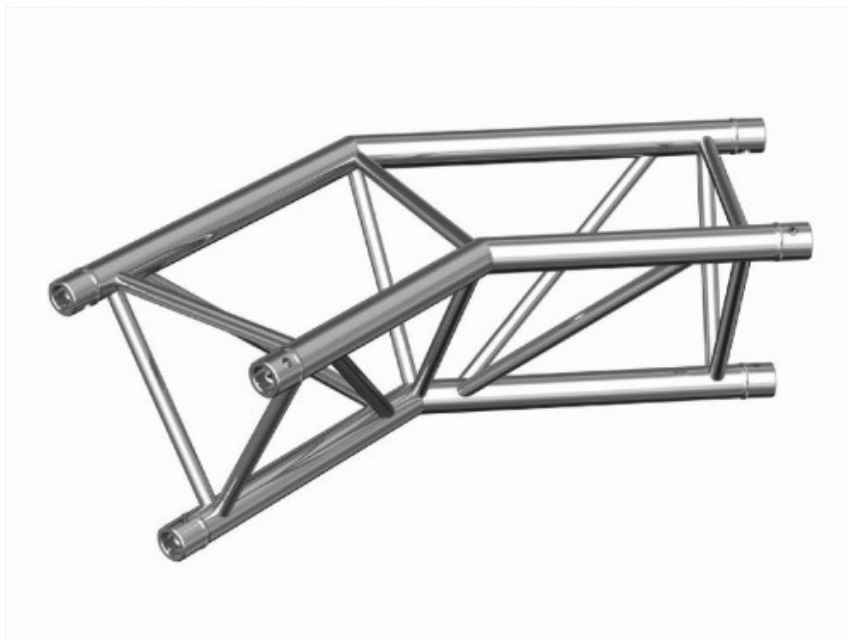

AG29-023 ÁNGULO 2 VÍAS 290mm 135º CONTESTAGE

Reference: 109/H3252
EAN13: 3662009001555

Product description:

Product gallery: