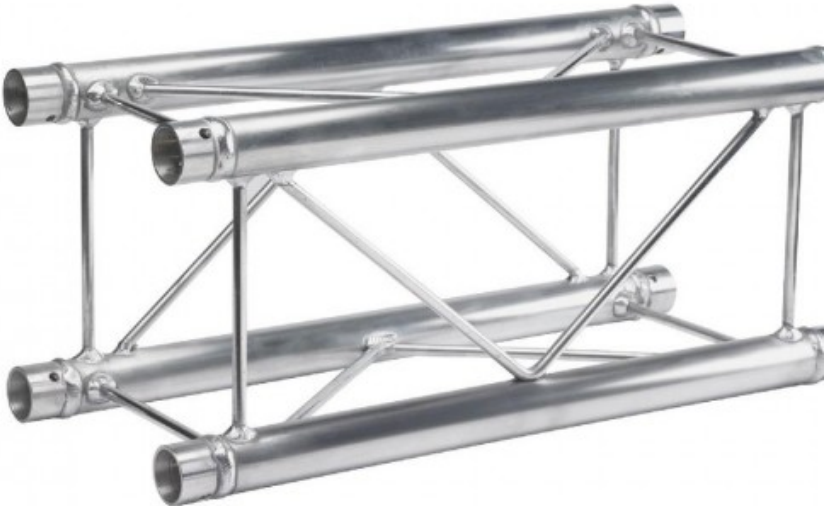

DECO22Q-PT100 CUADRADO 220mm. 1m CONTESTAGE

Reference: 109/H10218
EAN13: 3662009012933

Product description:

Product gallery: