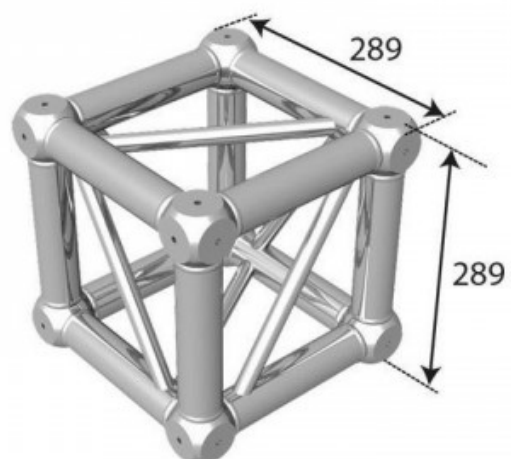

AGCUB290 CUBO CONEXIÓN QUAT 29 CONTESTAGE

Reference: 109/H10433
EAN13: 3662009015095

Product description:

Product gallery: