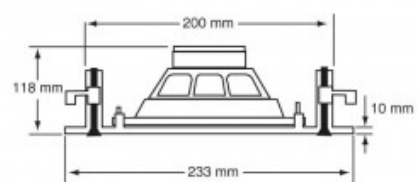

CHP620 ALTAVOZ COAXIAL 6" 2 VÍAS EMPOTRAR AUDIOPHONY

Reference: 200/H9757
EAN13: 3662009002606

Product description:

Product gallery: