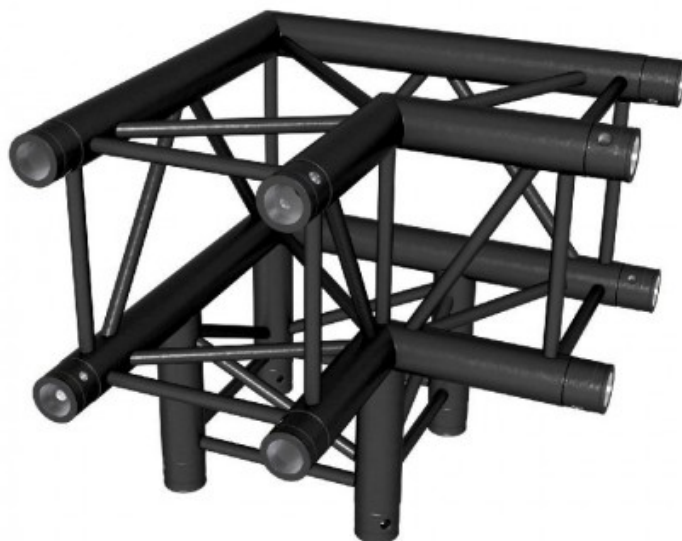

ESQUINA 3 VIAS TRUSS NEGRO QUATRO 290 90° BRITEQ

Reference: 109/3965
EAN13: 5420025639651

Product description:

Product gallery: