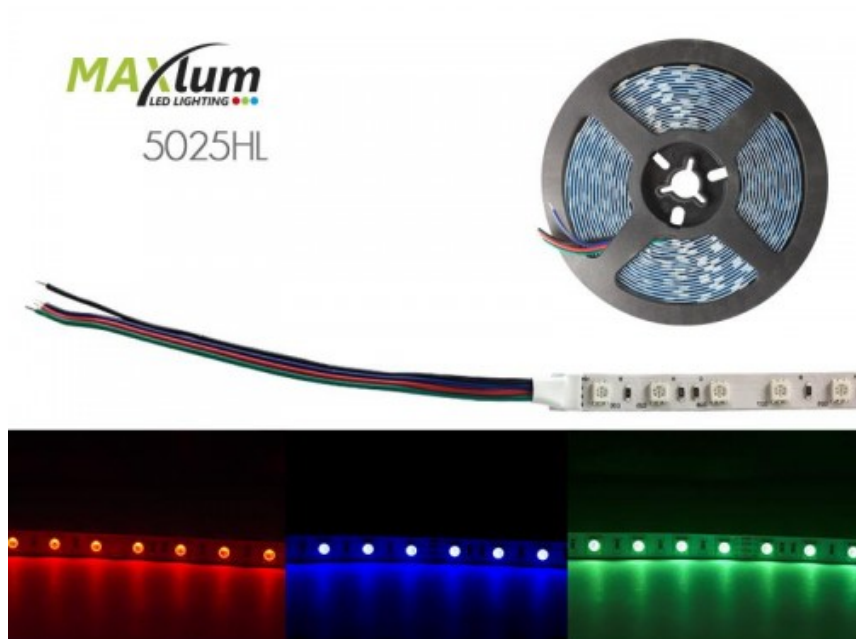

TIRA LED FLEX RGB 5M 60 LED/m 5050 24V IP20 HL MAXLUM

Reference: 127/5025HL
EAN13: 8436564500472

Product description:

Product gallery: