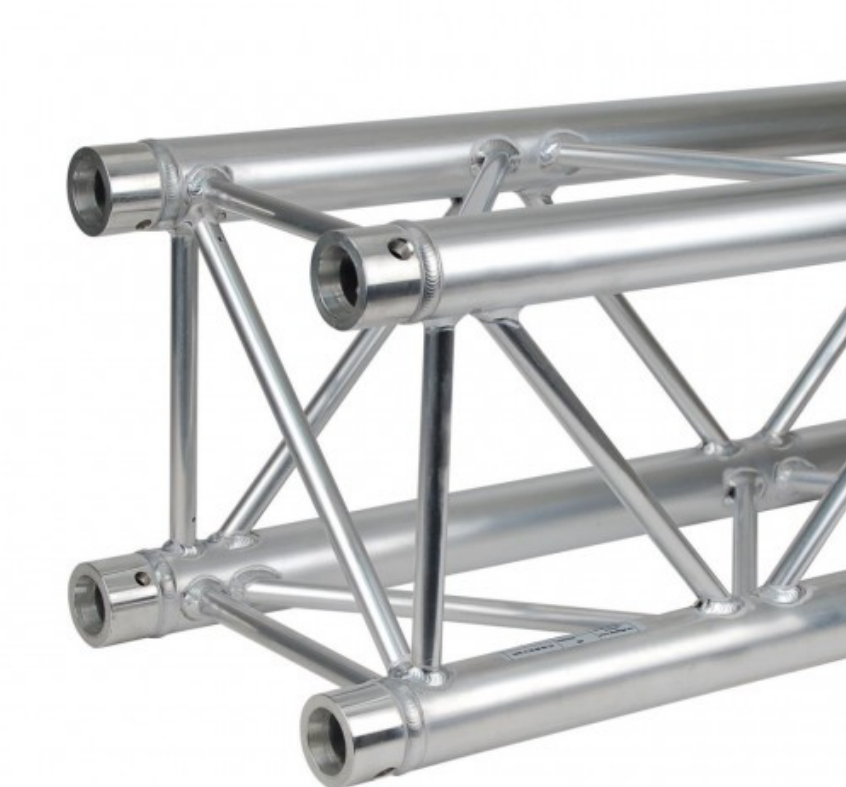

TRAMO TRUSS CUADRADO QUAT 290 0.50cm BRITEQ

Reference: 109/3650
EAN13: 5420025636506

Product description:

Product gallery: