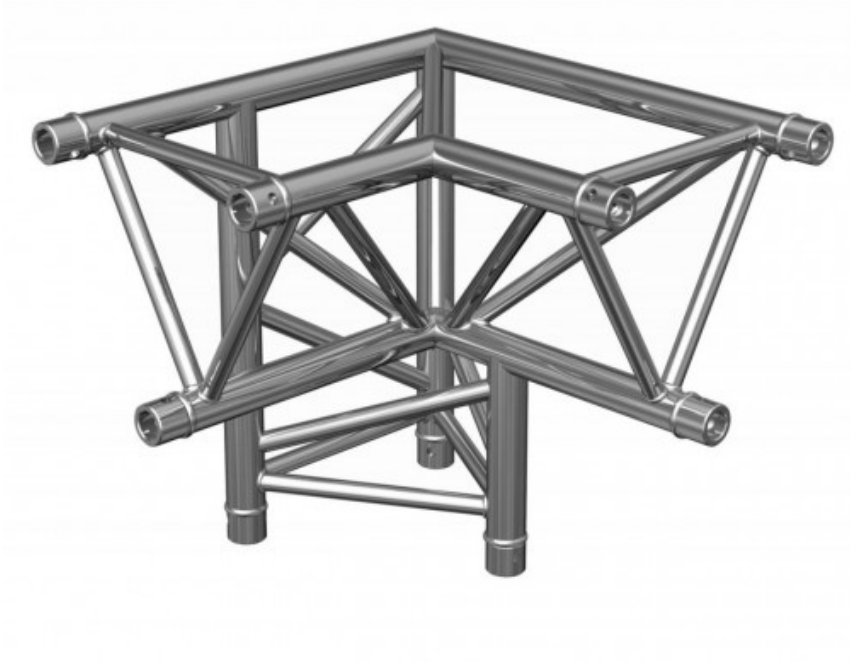

ESQUINA 3 VIAS RIGHT TRUSS TRIANGULAR TRIO 290 90°
BRITEQ

Reference: 109/3616
EAN13: 5420025636162

Product description:

Product gallery: