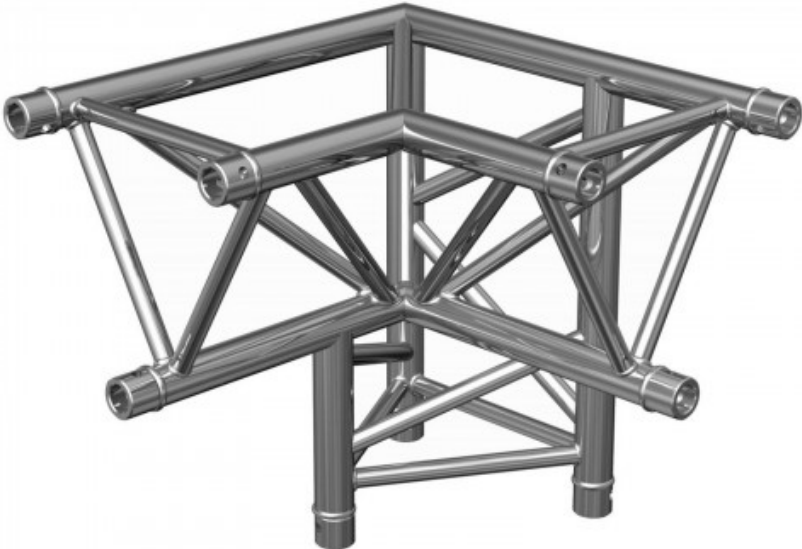

ESQUINA 3 VIAS LEFT TRUSS TRIANGULAR TRIO 290 90º BRITEQ

Reference: 109/3615
EAN13: 5420025636155

Product description:

Product gallery: