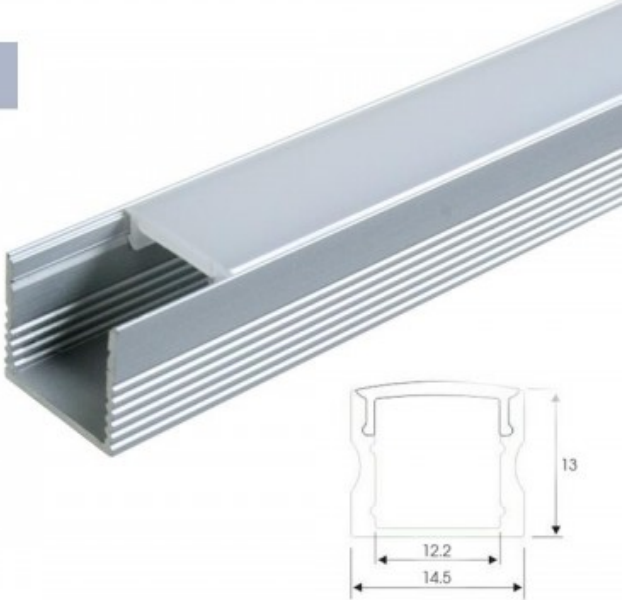

PERFIL ALUMINIO CANAL TIPO U 13mm 2m TAPA OPAL

Reference: 124/PAL-018
EAN13: 8436564503398

Product description:

PAL-018

Product gallery: