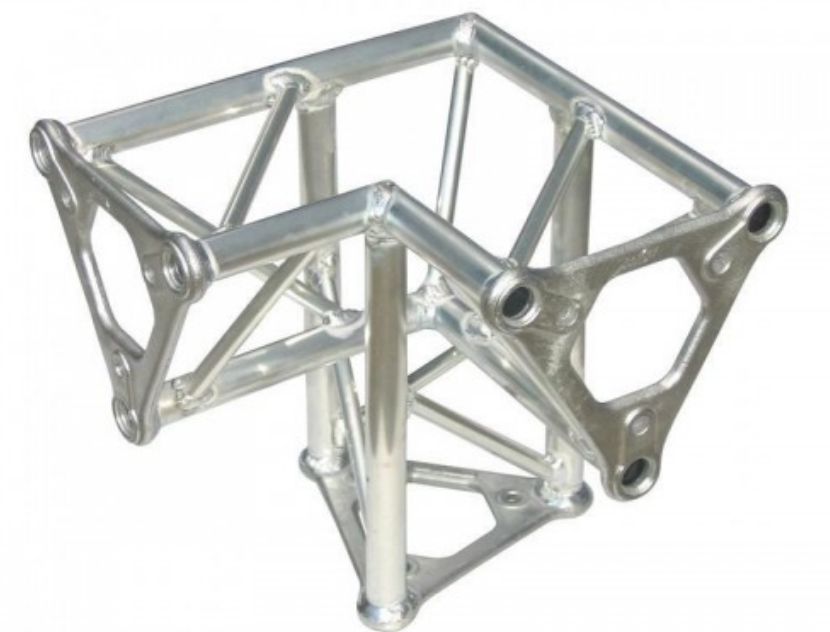

ESQUINA 3 VÍAS SD-1531 TRIO-150

Reference: 109BE/SD-1531
EAN13: -

Product description:

Product gallery: