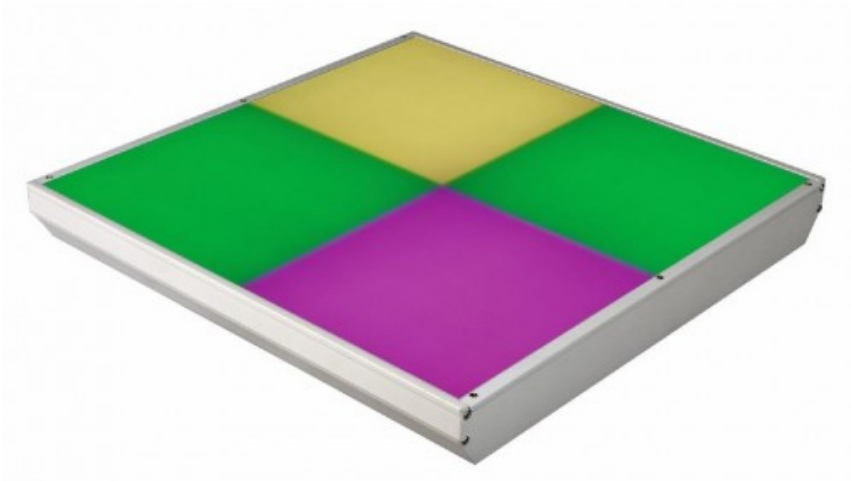

LED QUADRO PANEL JBSYSTEMS

Reference: 127BE/4929  
EAN13: 5420025649292

Product description:

Product gallery: