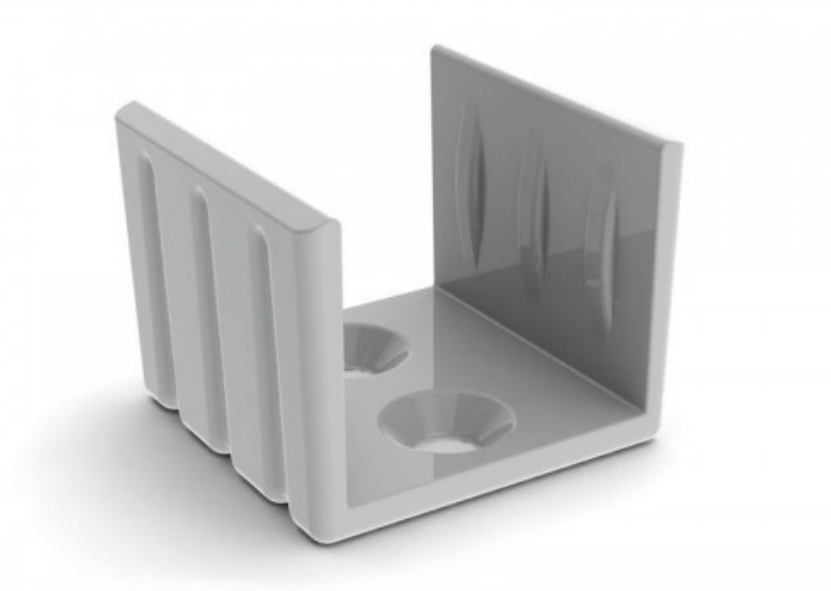

SOP-AL-P15 SOPORTE PERFIL ALUMINIO AL-P15

Reference: 124/S-ALP15  
EAN13: 8436564503473

Product description:

Product gallery: