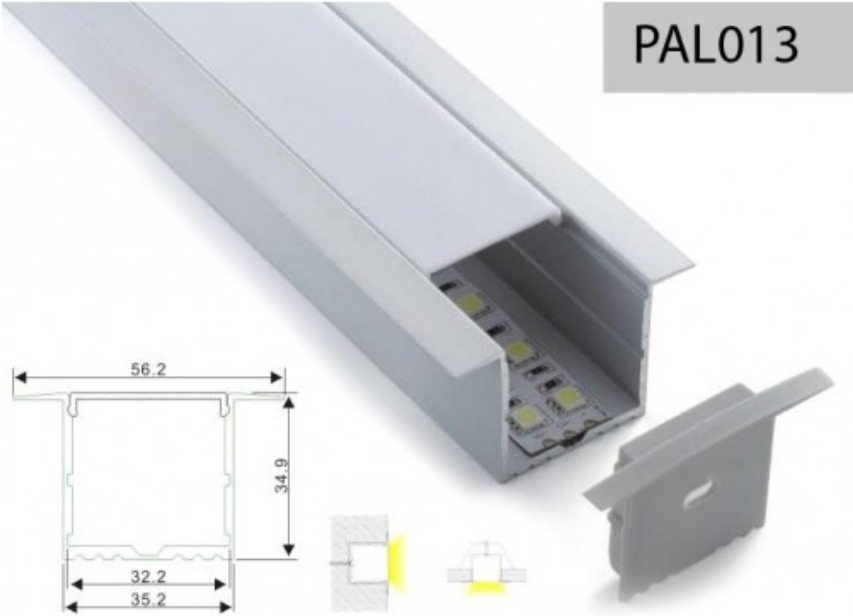

PERFIL ALUMINIO EMPOTRAR TIPO U 35mm 2m TAPA SEMI

Reference: 124/PAL-013  
EAN13: 8436564503343

Product description:

Product gallery: