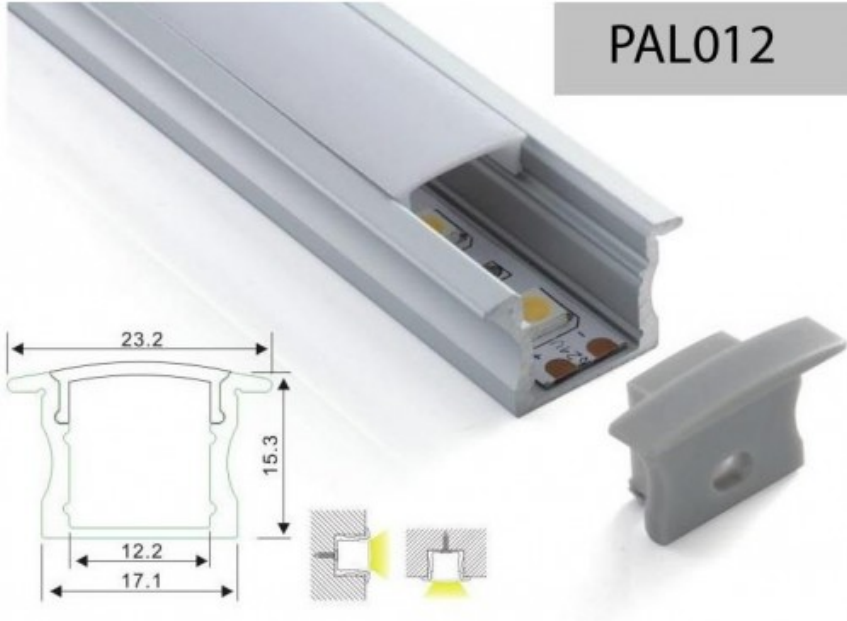

PERFIL ALUMINIO EMPOTRAR TIPO U 15mm 2m TAPA SEMI

Reference: 124/PAL-012
EAN13: 8436564503336

Product description:

Product gallery: