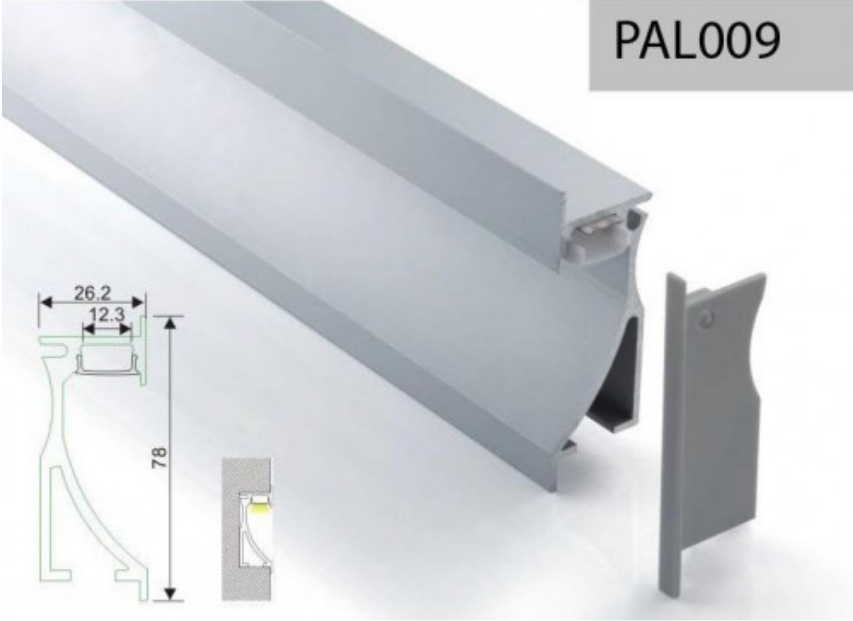

PERFIL ALUMINIO EMPOTRAR PARED 2m TAPA OPAL

Reference: 124/PAL-009
EAN13: 8436564503312

Product description:

Product gallery: