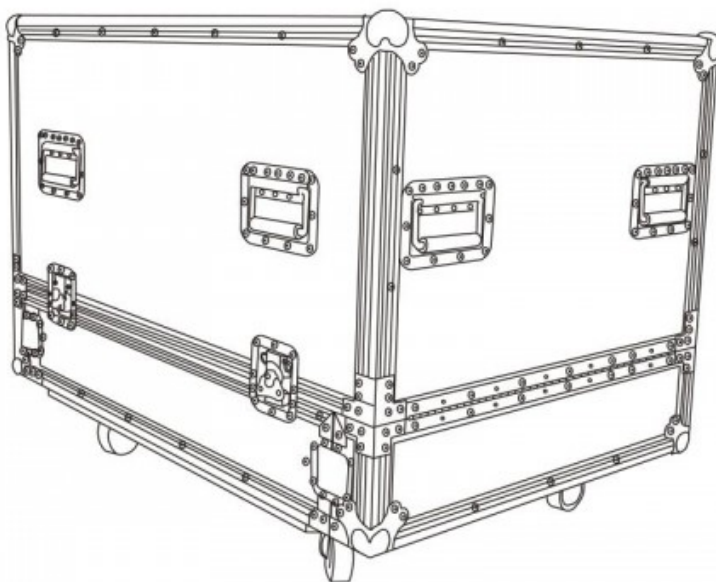

RACK TRANSPORTE 2x KLA-815B AUDIOCENTER

Reference: 024/AC-2LA815
EAN13: 8436564506658

Product description:

Product gallery: