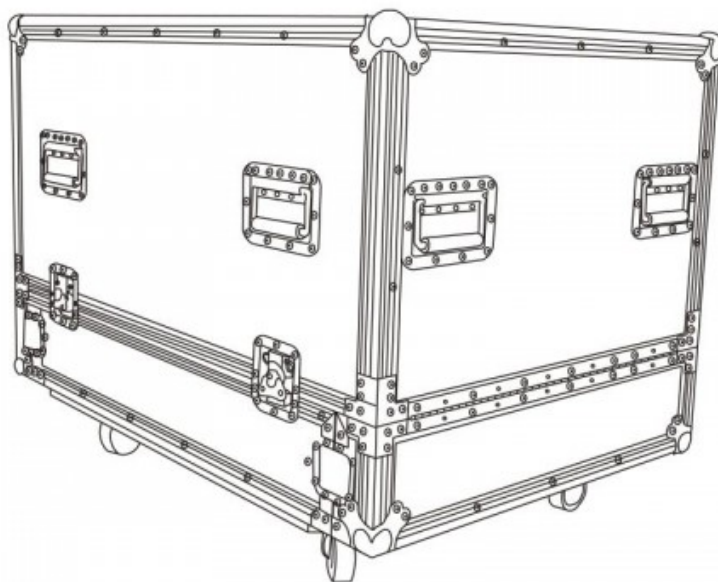

RACK TRANSPORTE 2x KLA-815B AUDIOCENTER

Reference: 024/AC-2LA815
EAN13: 8436564506658

Product description:

Product gallery: