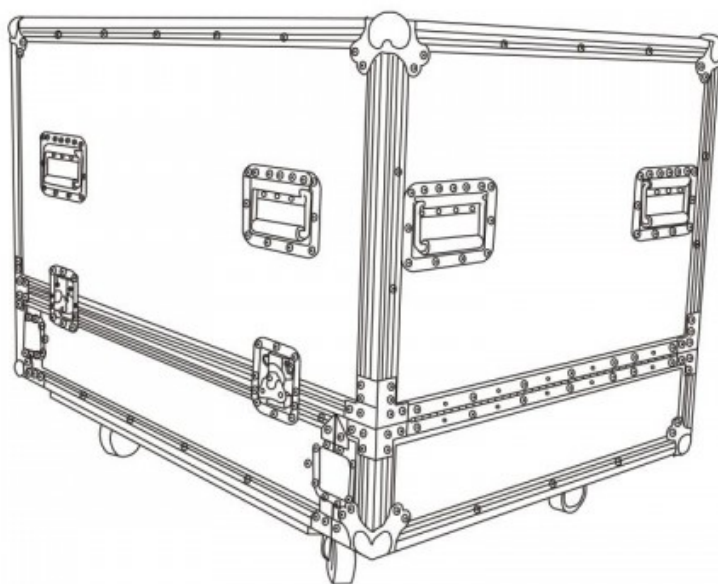

RACK TRANSPORTE 2x KLA-815B AUDIOCENTER

Reference: 024/AC-2LA815
EAN13: 8436564506658

Product description:

Product gallery: