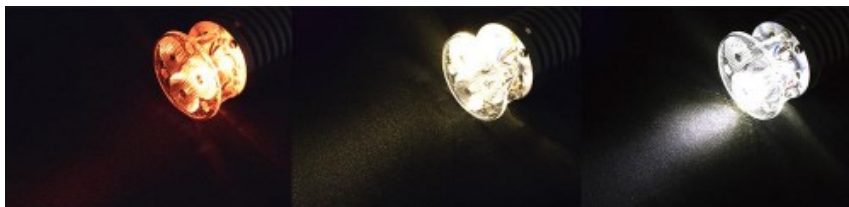

## LED TRIO AMBIENTE 3x1W WCA CCT 12VDC

Reference: 118/95001D-12  
EAN13: 8436564502957

### Product description: