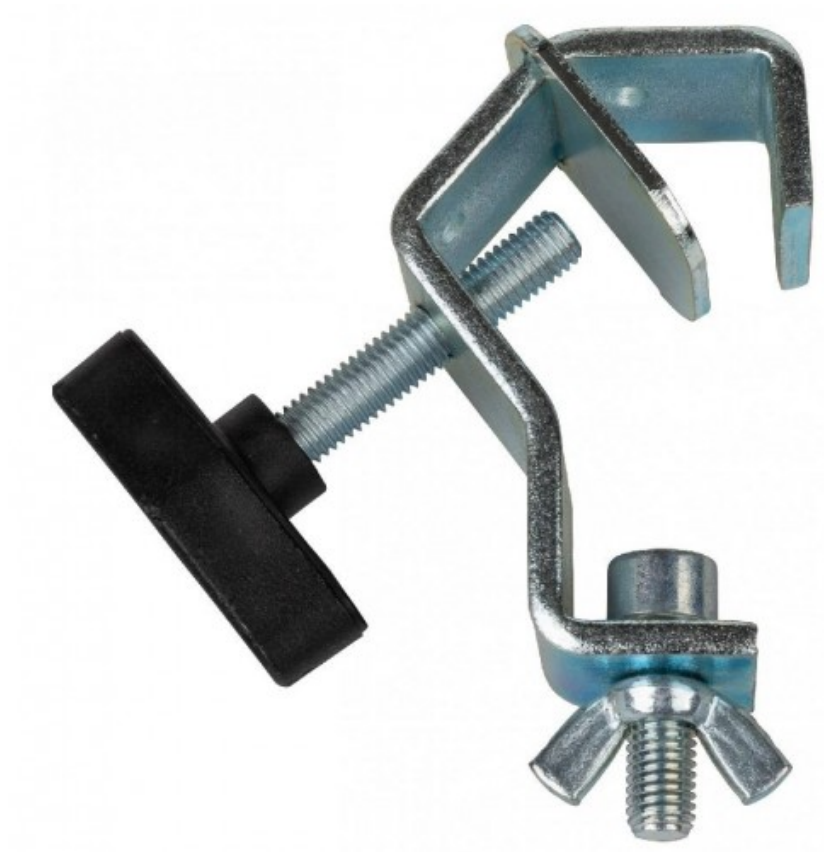

CR-30L GARRA ACERO + PROTECCION de 20 A 30mm

Reference: 109BE/CR-30L
EAN13: 5420025626668

Product description:

Product gallery: