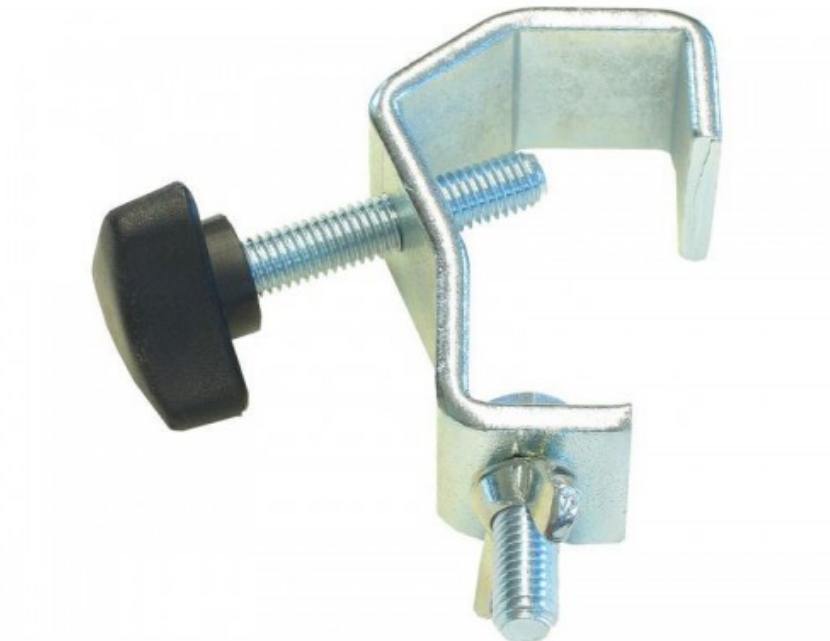

CR-30 GARRA ACERO de 20 A 30mm

Reference: 109BE/CR-30
EAN13: 5420025626613

Product description:

Product gallery: